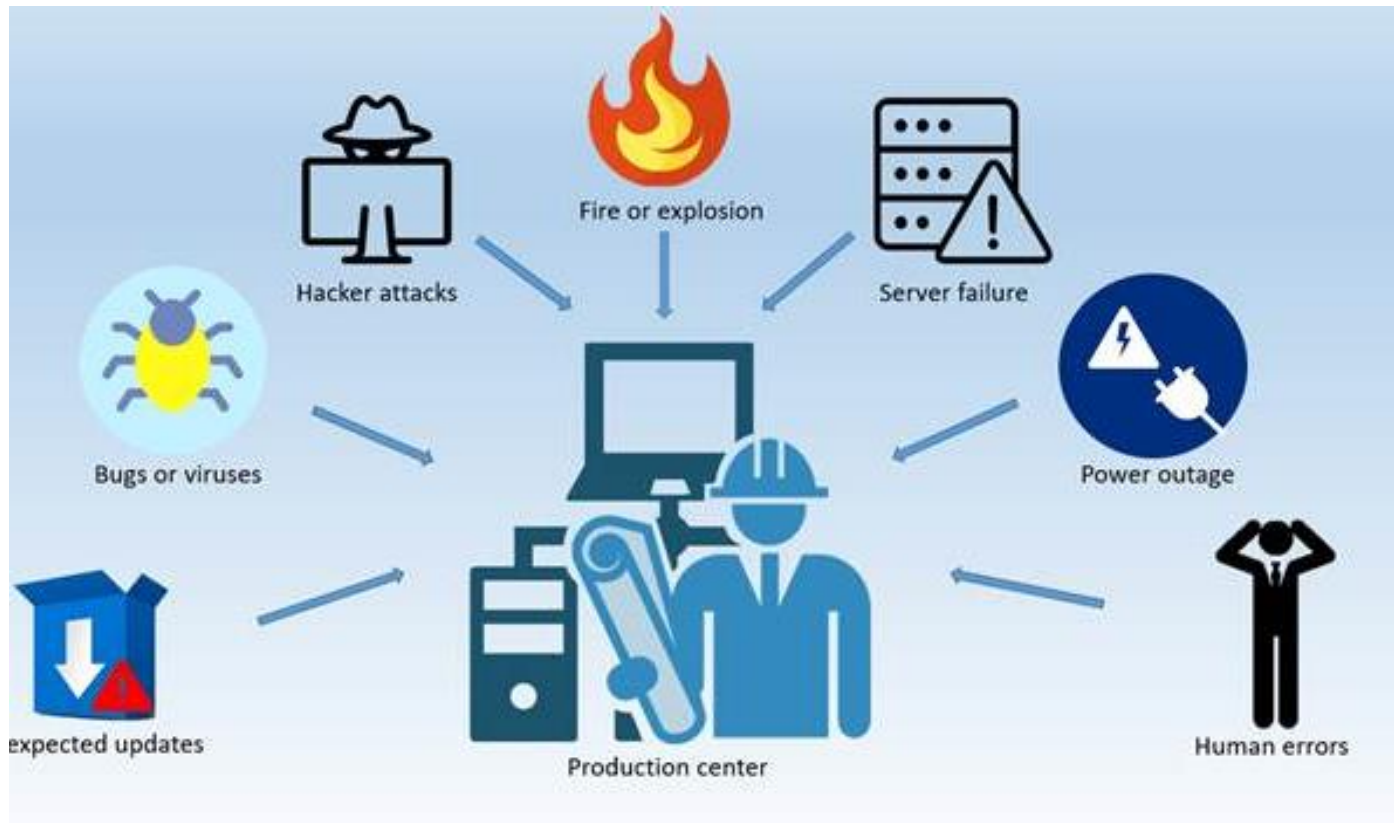

The logo features the word "Veeam" in a black, sans-serif font, positioned above a horizontal line. Below the line is the text "Cloud Connect" in a smaller, black, sans-serif font. The entire logo is centered within a large, light-colored circle that has a subtle gradient from white to a pale yellow. The background of the slide is a vibrant, abstract composition of flowing, wavy bands in shades of blue, cyan, green, and yellow, creating a sense of motion and energy.

Veeam

Cloud Connect

Tartalom

Backup fontossága

Veeam - Cloud Connect

Veeam Cloud Backup

Veeam Cloud Replication

Veeam Cloud Backup és Veeam Cloud Replication

A mentés (backup) fontossága

- Adatvesztés
- Külső veszélyek (cyber bűnözés, katasztrófa, stb)
- belső veszélyek (emberi hiba, szándékos károkozás, hardver probléma)

A mentés (backup) fontossága

The 3-2-1-Rule